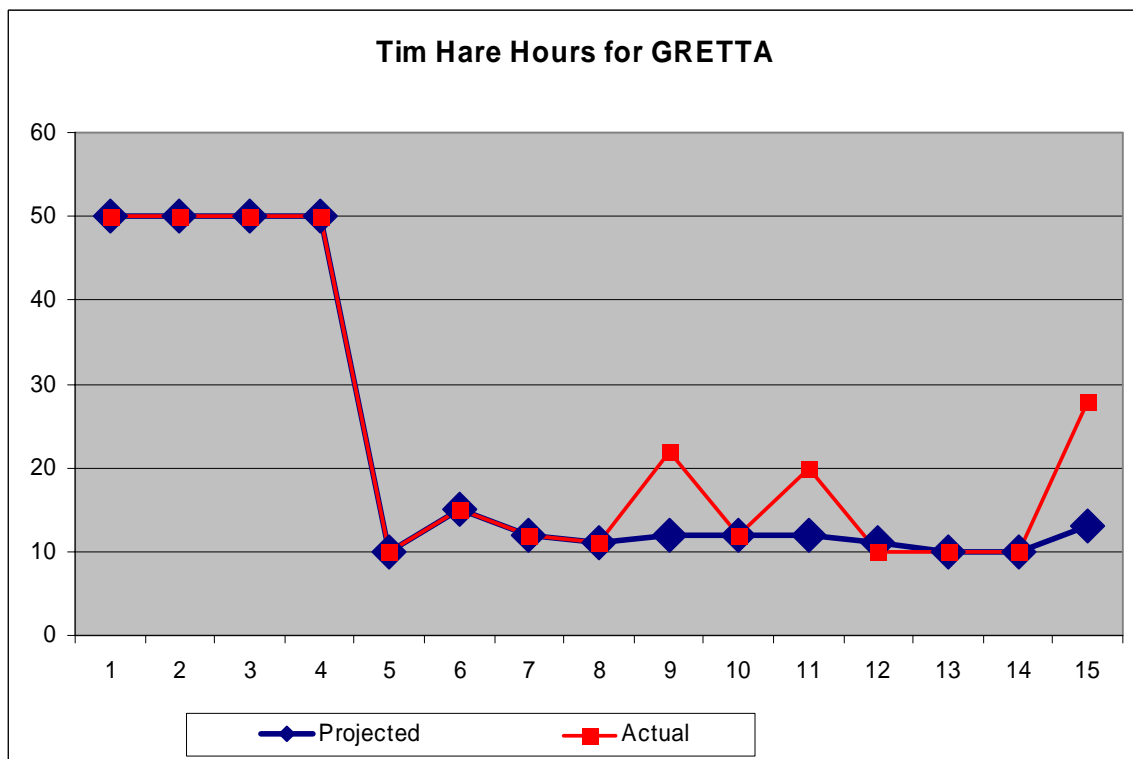

Georgia Palm Group - ITFN3314

GRETTA TEAM HOURS