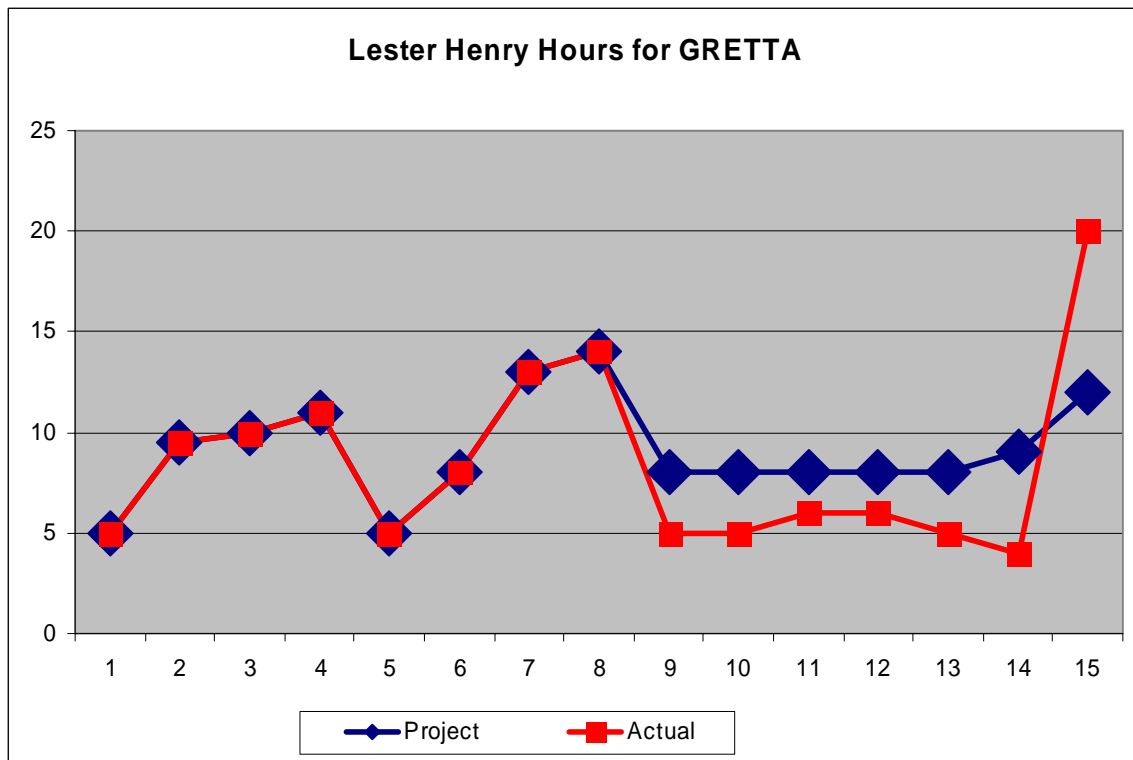

Georgia Palm Group - ITFN3314

GRETTA TEAM HOURS