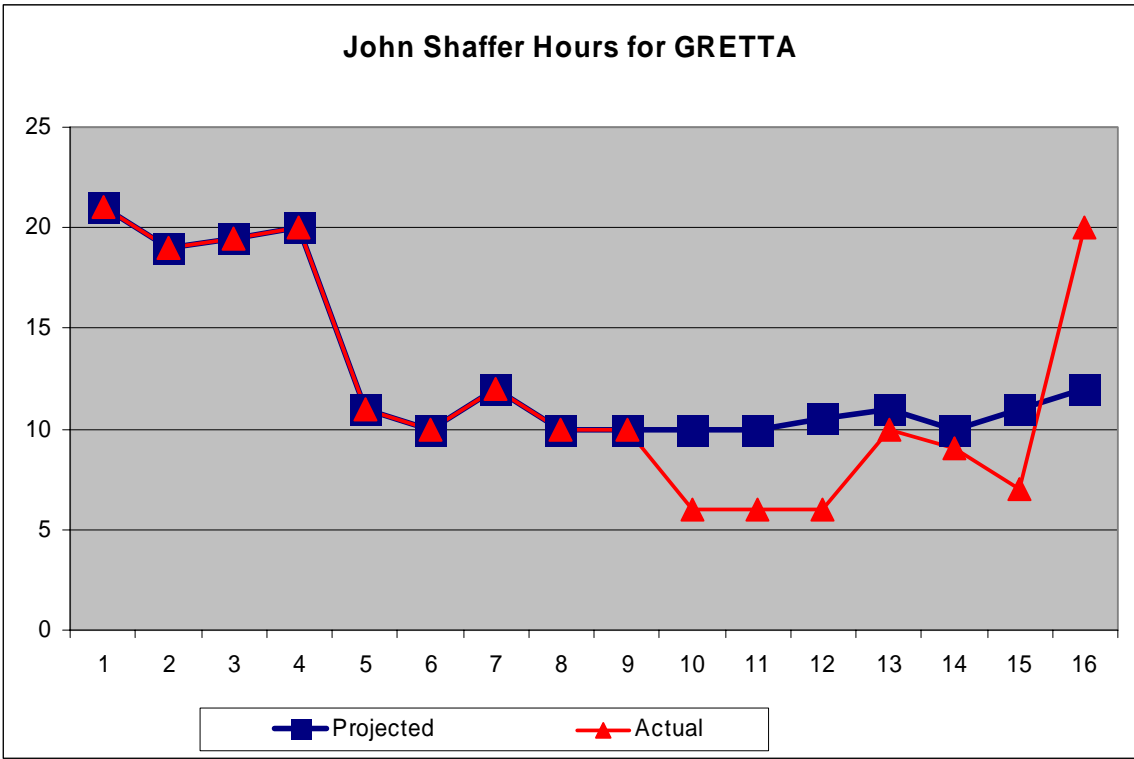

Georgia Palm Group - ITFN3314

GRETTA TEAM HOURS