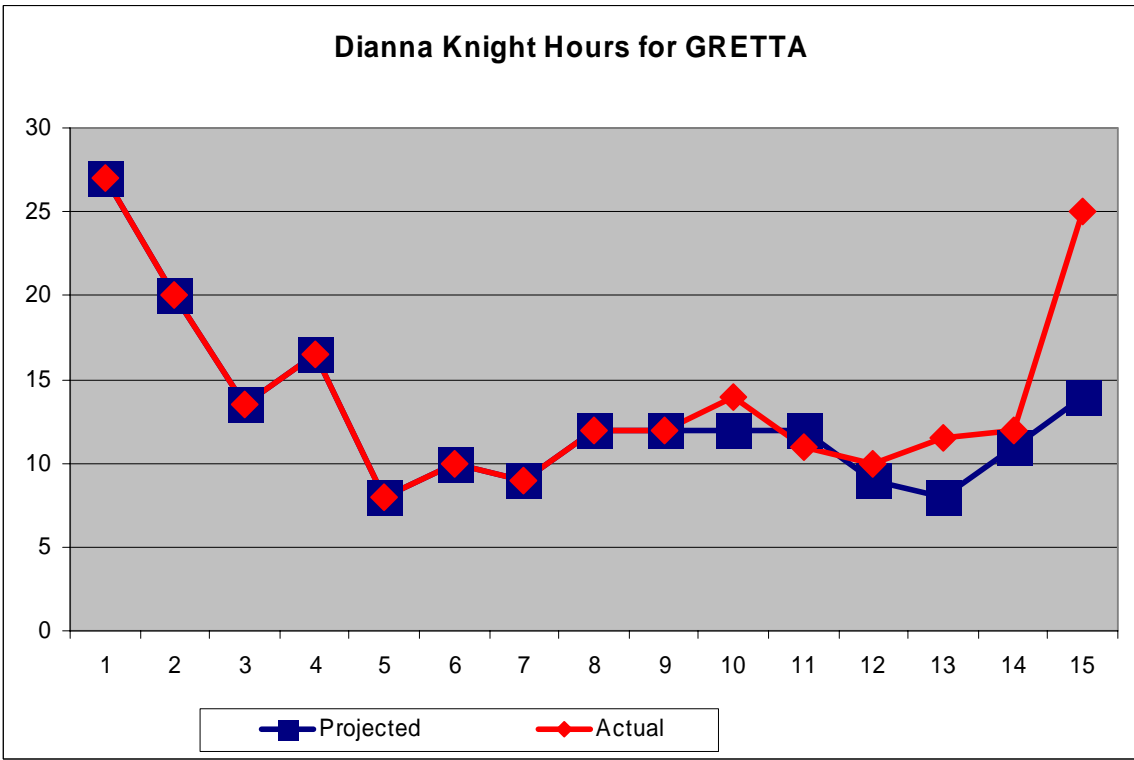

Georgia Palm Group - ITFN3314

GRETTA TEAM HOURS